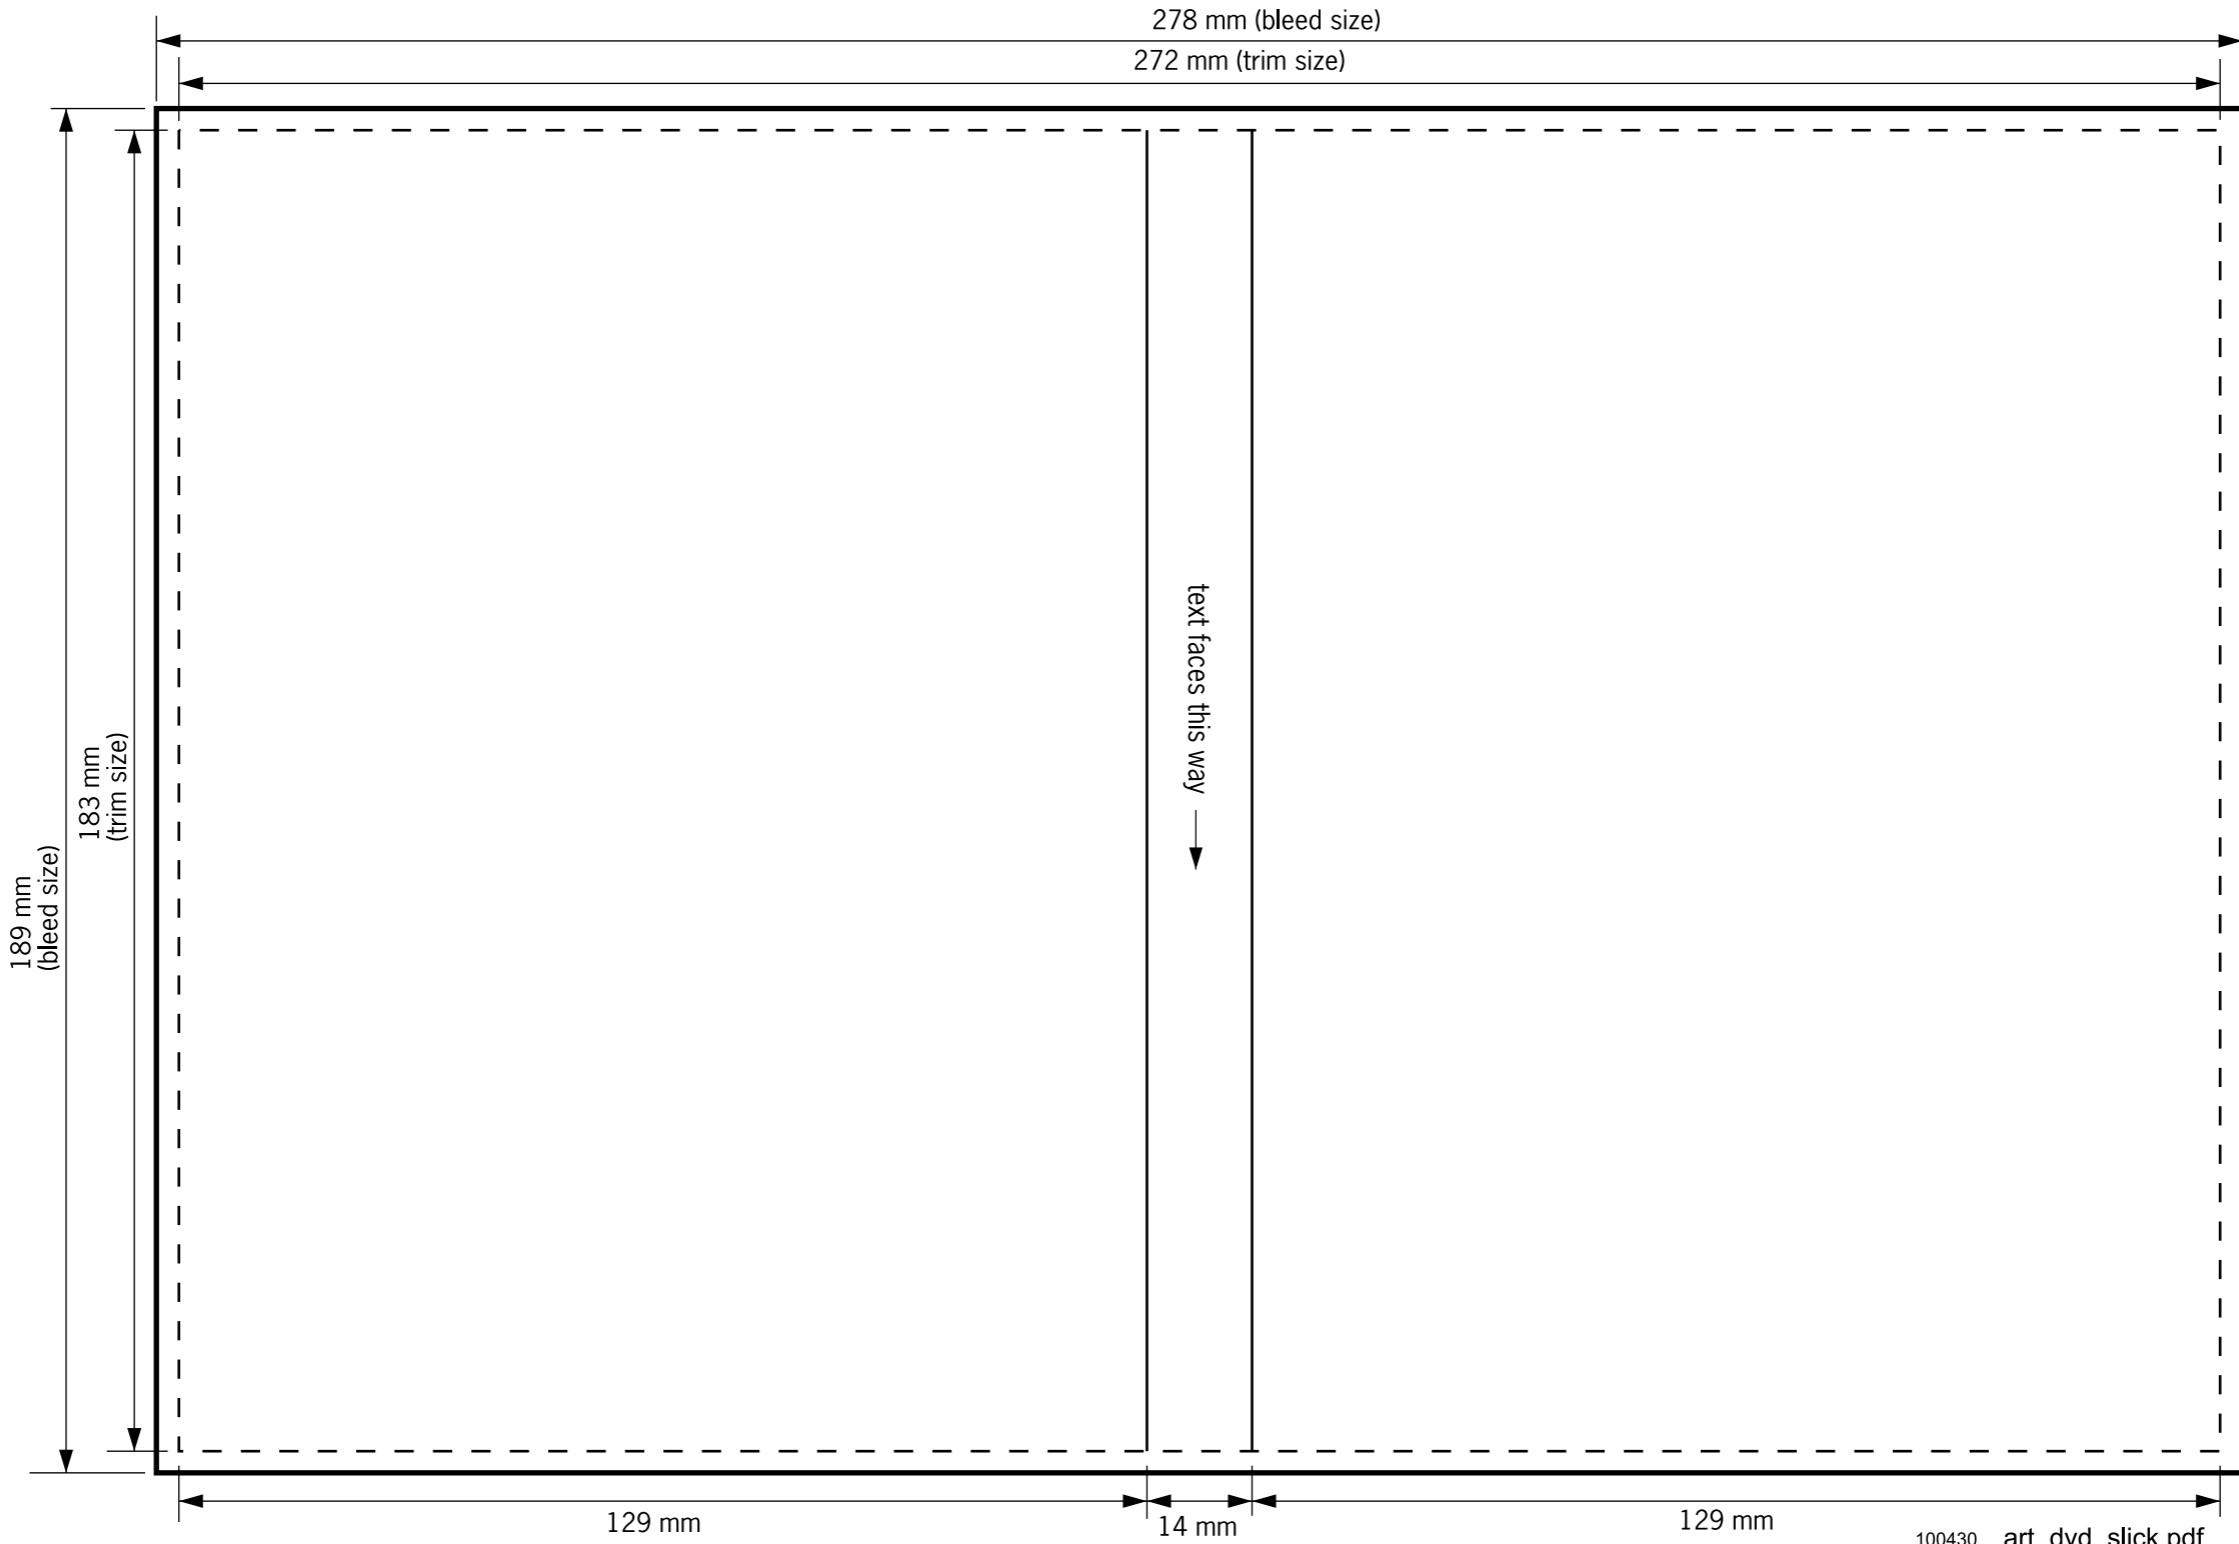

# DVD Slick - outline all fonts

100430 art\_dvd\_slick.pdf

**Note:**  
This is the paper insert that goes under the clear plastic wrap-around in a standard 14mm deep single DVD case.  
Use dimensions - scale is close but not guaranteed.