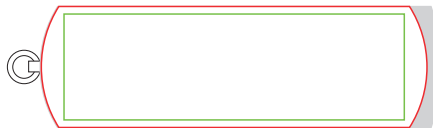

Swivel Type USB Drive Art Guidelines

Safe Area 14mm x 45mm (green)
Printable material 16.8 x 51mm (red)
Size overall 16 x 53mm (red + grey)

— Safe Print Limit

— Print Limit

Artwork needs to take into consideration: